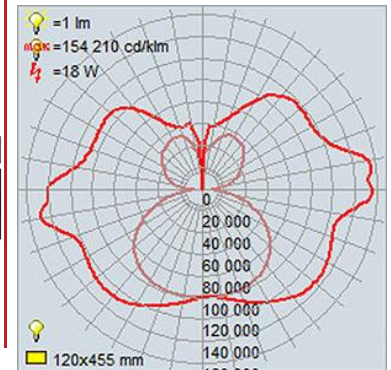

<b>FIXTURE</b>	<b>BACKPLATE / CANOPY</b>
Length:	Length
Width: 18"	Width:
Diameter	Diameter:
Height: 6"	Height:
Extension: 4"	
Overall Height:	

**TECHNICAL SPECIFICATIONS**

**SPECIFICATIONS**

Frame Material: Steel  
Diffuser Material: Acrylic  
Lamping Type: SSL (Dedicated LED) Jbox: Standard  
Lamping Base: SSL Lamp Wattage: 20 W  
Lamp Quantity: 2 Total Wattage: 40 W  
Voltage: 120v Lamps Included: Yes

Location: \_\_\_\_\_

Type: \_\_\_\_\_

Quantity: \_\_\_\_\_

Notes: \_\_\_\_\_

**LINE DRAWING**

**IES FILE**

In addition to Access Lighting's purchase and warranty terms and conditions, by signing below or placing an order, you agree that you are authorized to bind the entity placing any order and acknowledge the following: All of sizes and measurements are approximate and all images are for illustrative purposes only. In the event of an inconsistency, the "Product Measurements" section controls. There also may be slight differences in the colors and designs compared to the displayed and printed images.