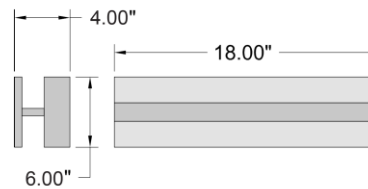

<b>FIXTURE</b>	<b>BACKPLATE / CANOPY</b>
Length:	Length
Width: 18"	Width:
Diameter	Diameter:
Height: 6"	Height:
Extension: 4"	
Overall Height:	

**TECHNICAL SPECIFICATIONS**

**SPECIFICATIONS**

Frame Material: Steel  
Diffuser Material: Acrylic  
Lamping Type: SSL (Dedicated LED) Jbox: Standard  
Lamping Base: SSL Lamp Wattage: 20 W  
Lamp Quantity: 2 Total Wattage: 40 W  
Voltage: 120v Lamps Included: Yes

Location: \_\_\_\_\_

Type: \_\_\_\_\_

Quantity: \_\_\_\_\_

Notes: \_\_\_\_\_

**LINE DRAWING**

**IES FILE**

In addition to Access Lighting's purchase and warranty terms and conditions, by signing below or placing an order, you agree that you are authorized to bind the entity placing any order and acknowledge the following: All of sizes and measurements are approximate and all images are for illustrative purposes only. In the event of an inconsistency, the "Product Measurements" section controls. There also may be slight differences in the colors and designs compared to the displayed and printed images.